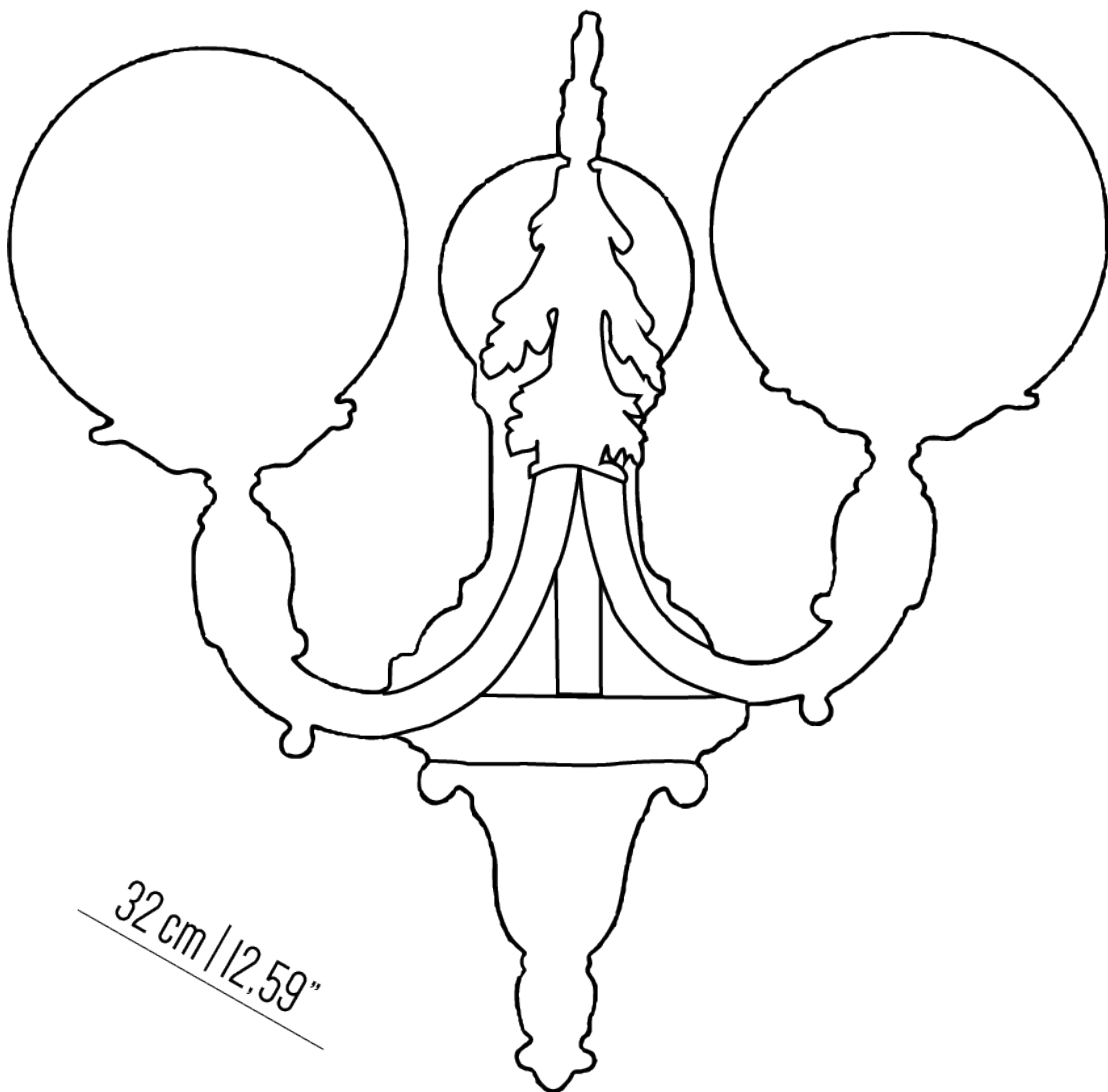

# LF\_A715

Applique with brass structure with acanthus leaves and glass spheres.

Incandescent source: 2 x E27 max 42 W

Weight: 2 kg

Collection: Luxury Foundry

42 cm | 16.53"

32 cm | 12.59"

30 cm | 11.81"