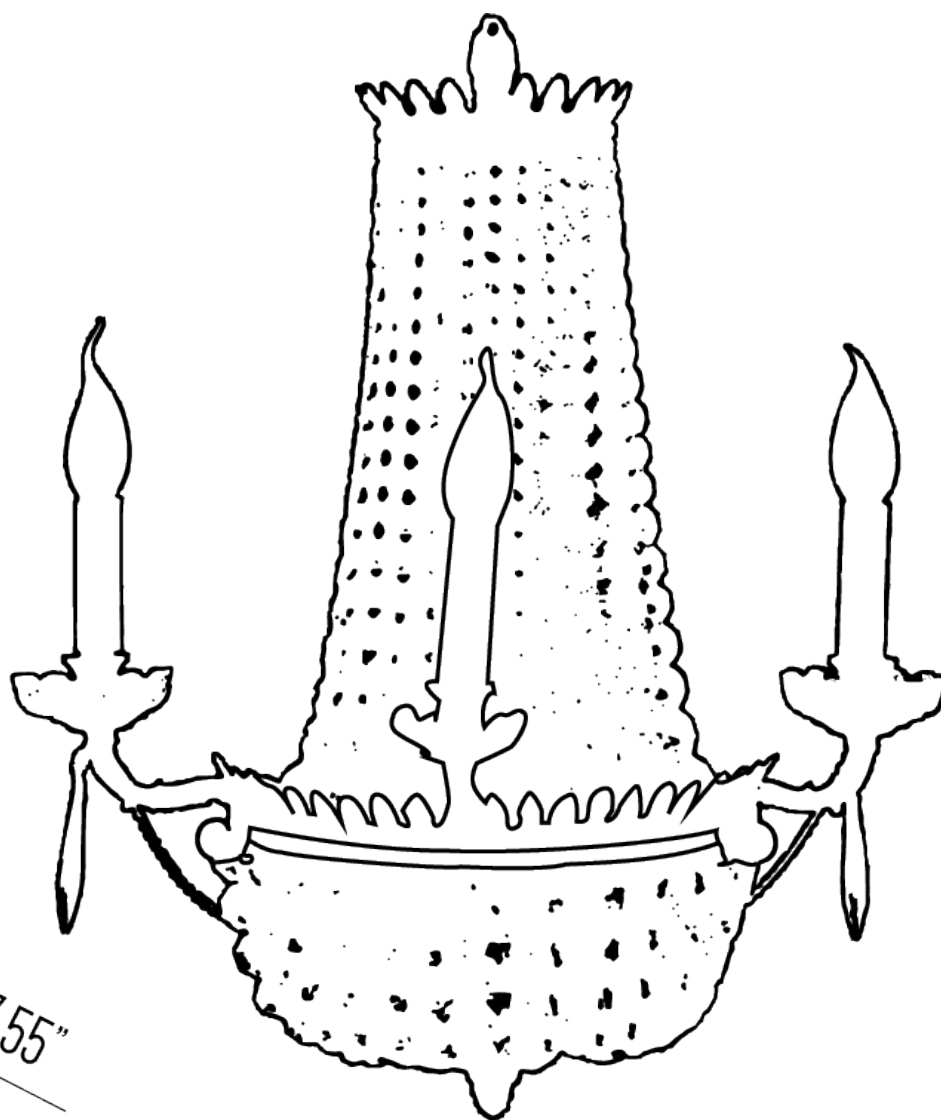

LF_A870

Applique with brass structure with crystal chains

Incandescent source: 4 x E27 max 42 W

Weight: 2 kg

Collection: Luxury Foundry

106 cm | 41.73"

70 cm | 27.55"

70 cm | 27.55"