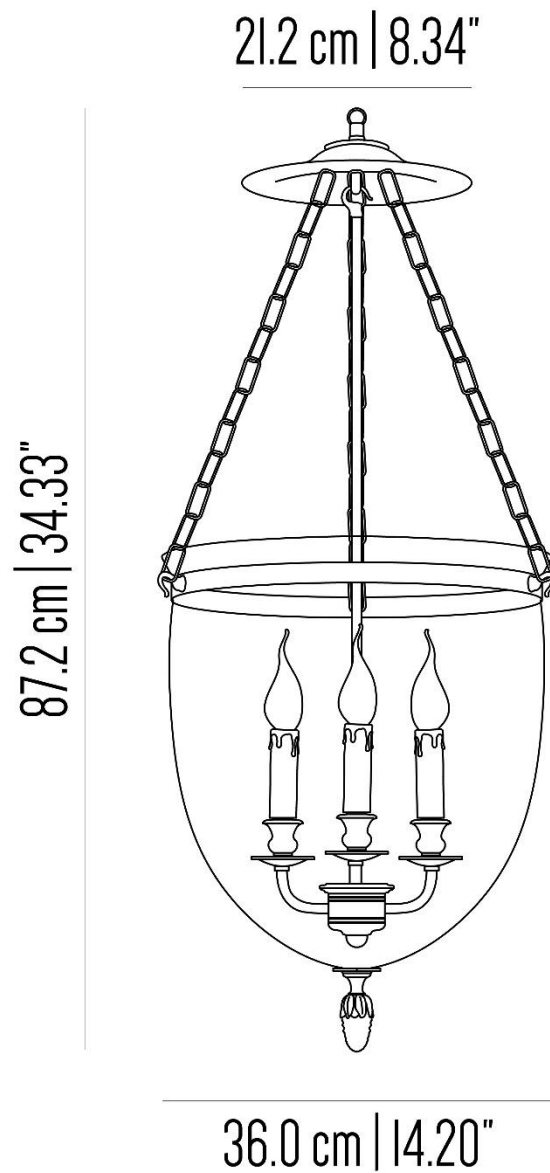

LF_L571s

Classic chandelier 3 lights in ground glass and brass
Incandescent source: 3 x E14 max 40 W

Collection: Luxury Foundry

LF_L571L

Classic chandelier 4 lights in ground glass and brass
Incandescent source: 4 x E14 max 40 W