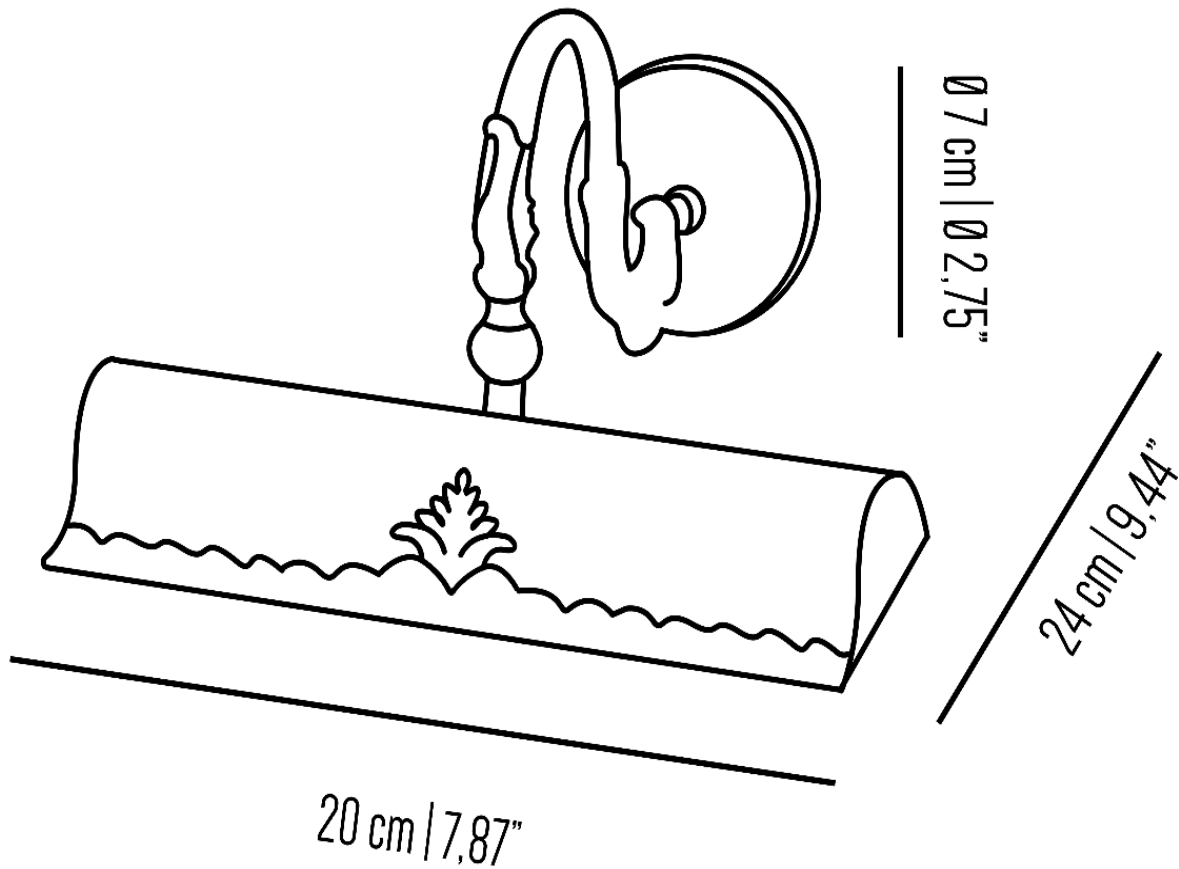

LF LQ 484 S

Large picture light with brass structure, curved arm and shaped tube

Incandescent source: 1 x E14 max 40 W

Weight: 0,6 kg

Collection: Luxury Foundry

LF LQ 484 M

Large picture light with brass structure, curved arm and shaped tube

Incandescent source: 2 x E14 max 40 W

Weight: 1 kg

Collection: Luxury Foundry

LF LQ 484 L

Large picture light with brass structure, curved arm and shaped tube

Incandescent source: 2 x E14 max 40 W

Weight: 1,2 kg