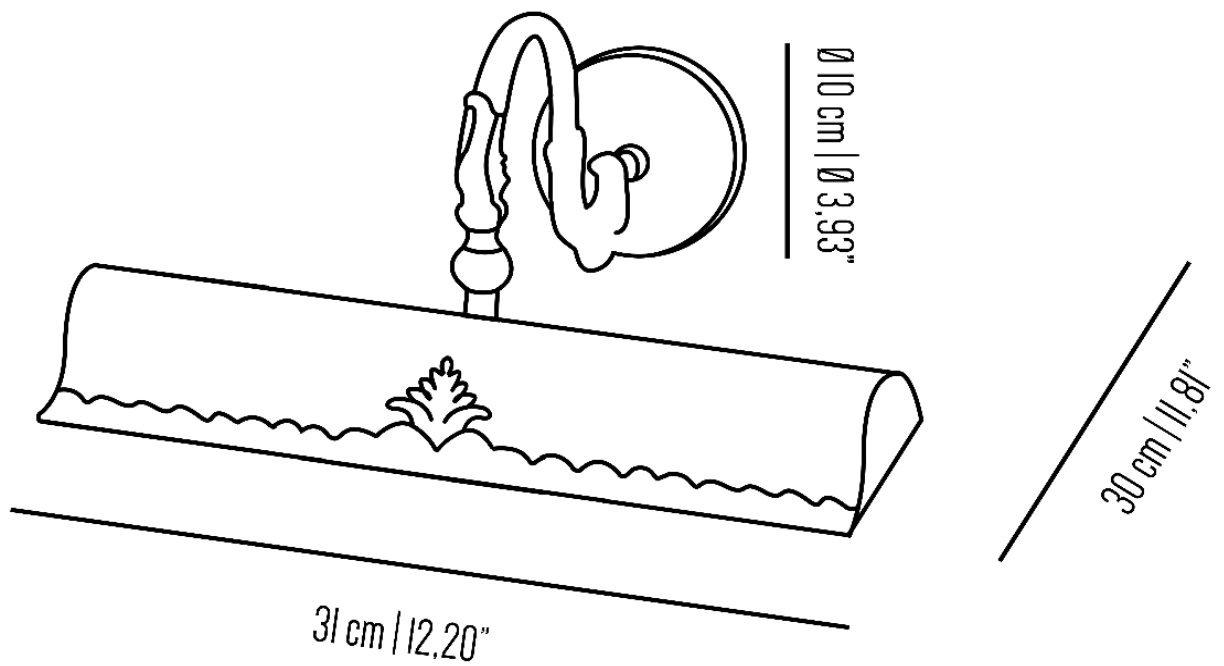

LF LQ 484 S

Large picture light with brass structure, curved arm and shaped tube

Incandescent source: 1 x E14 max 40 W

Weight: 0,6 kg

Collection: Luxury Foundry

LF LQ 484 M

Large picture light with brass structure, curved arm and shaped tube

Incandescent source: 2 x E14 max 40 W

Weight: 1 kg

Collection: Luxury Foundry

LF LQ 484 L

Large picture light with brass structure, curved arm and shaped tube

Incandescent source: 2 x E14 max 40 W

Weight: 1,2 kg