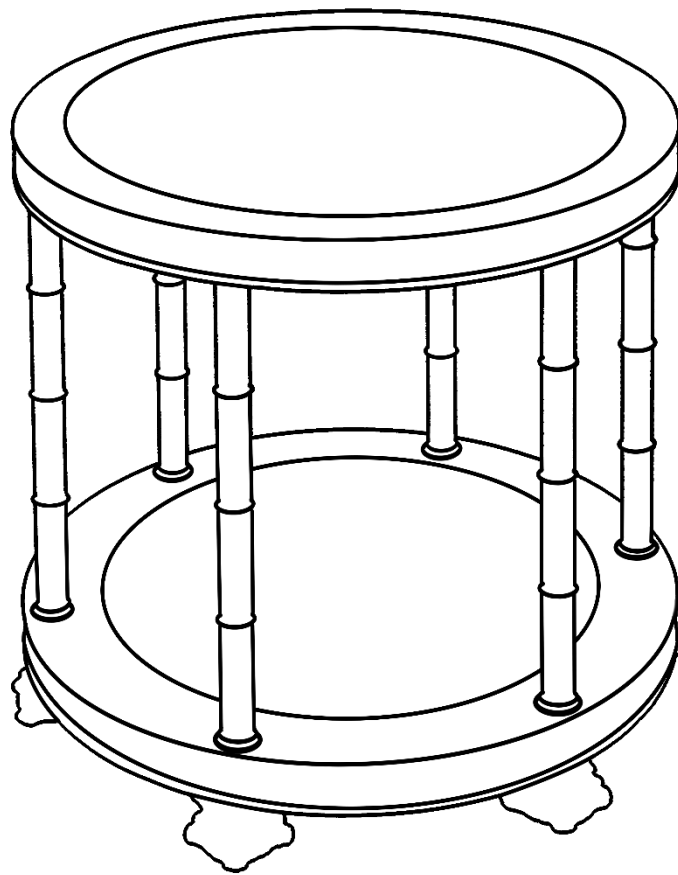

LF_T_302

Table with structure in gilded brass and hand grinded glass

Collection: Luxury Foundry

Ø 83 cm | 32.67"

Ø 90 cm | 35.43"